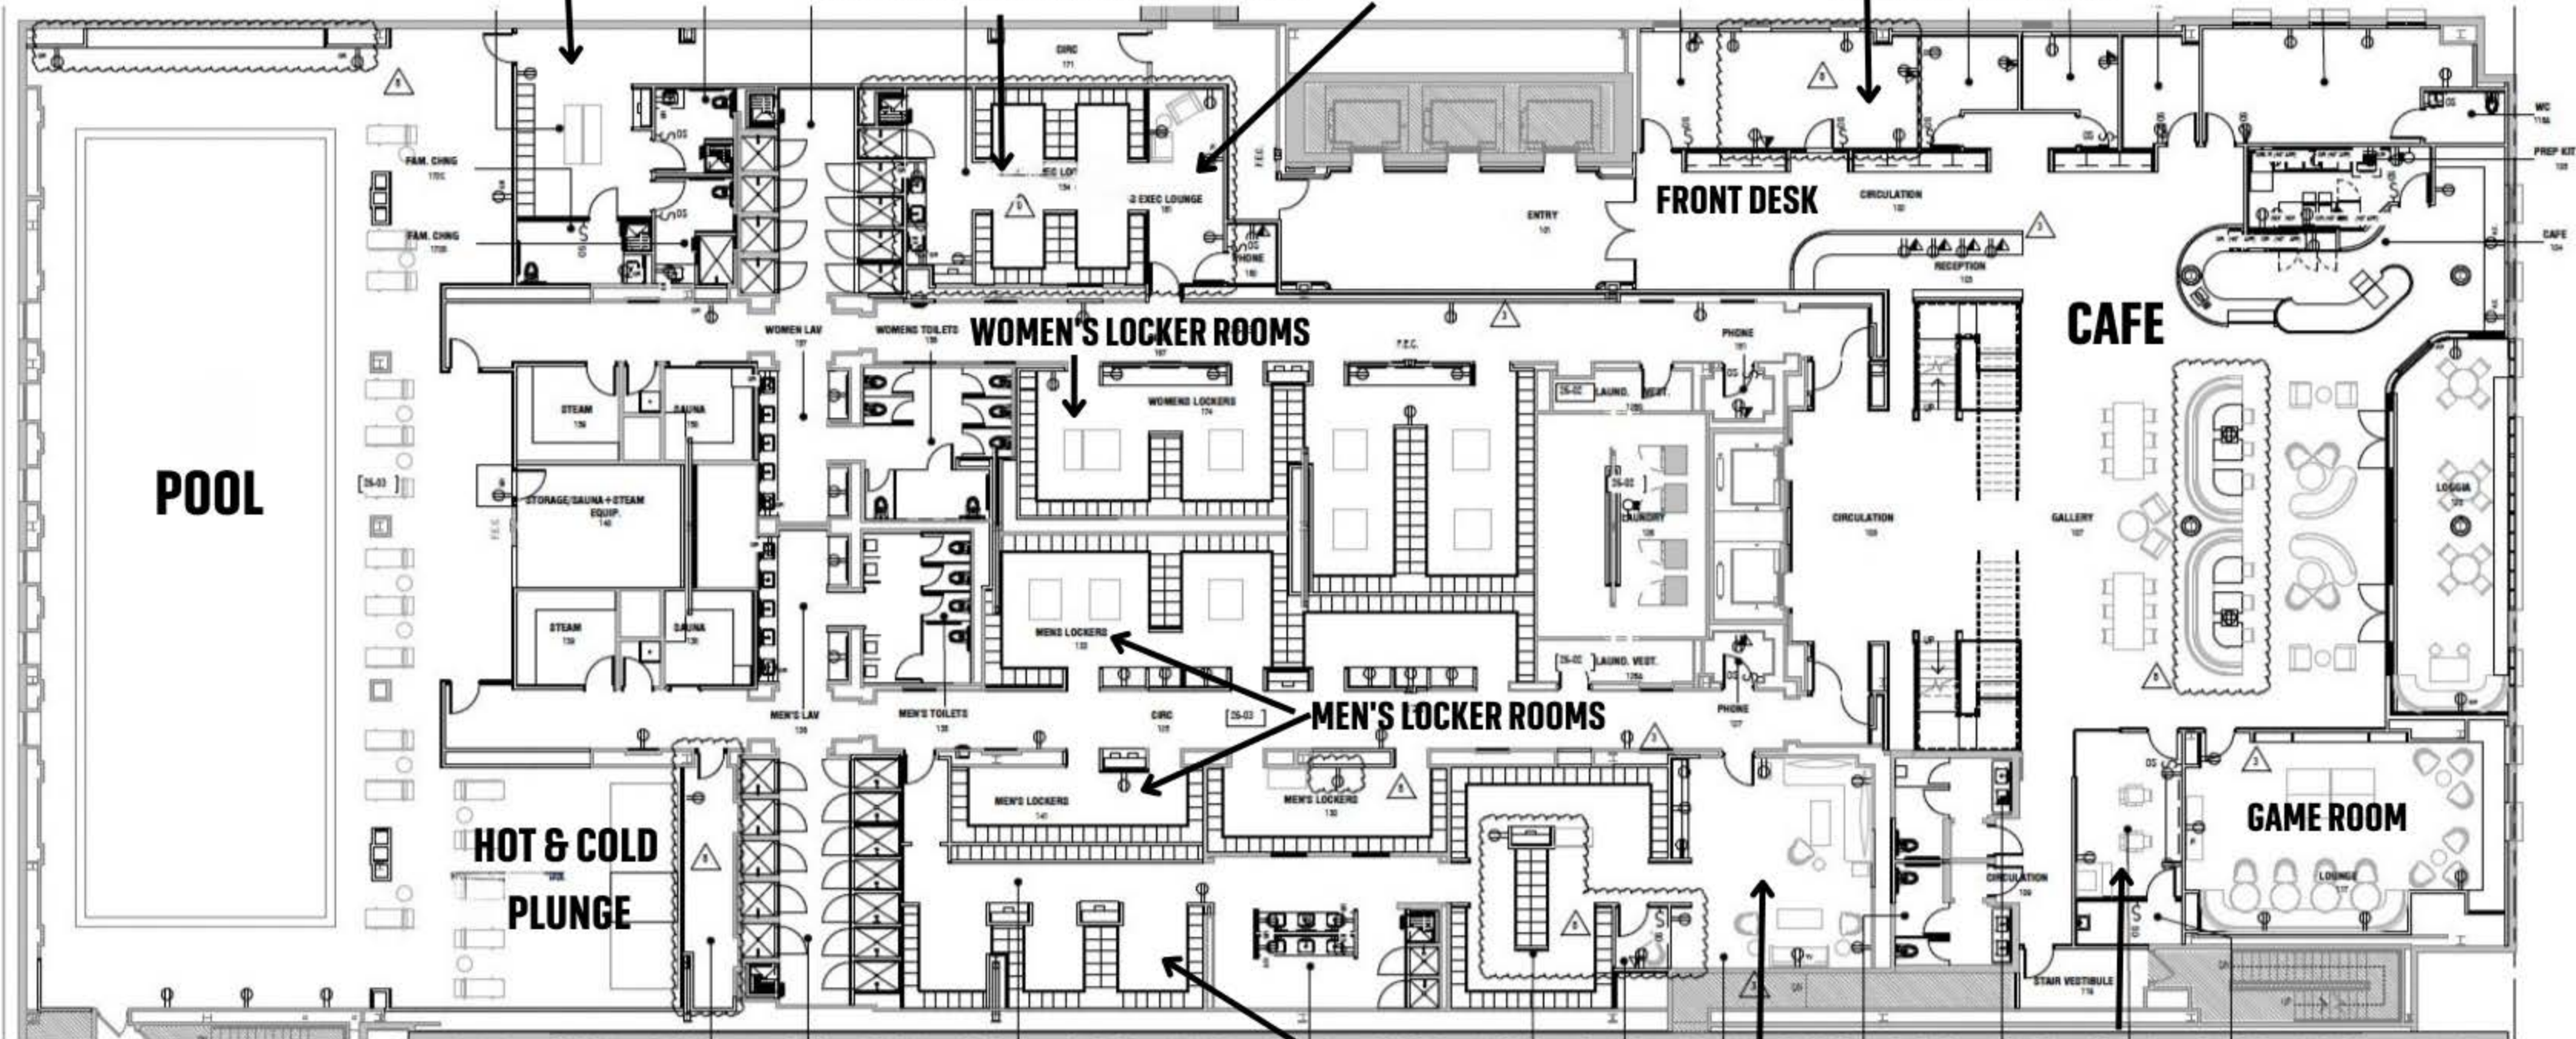

FLOOR 1

**FAMILY/GENDER NEUTRAL
LOCKER ROOMS**

WOMEN'S EXECUTIVE LOCKER ROOMS

WOMEN'S EXECUTIVE LOUNGE

MEMBERSHIP CENTER

POOL

FRONT DESK

CAFE

WOMEN'S LOCKER ROOMS

MEN'S LOCKER ROOMS

**HOT & COLD
PLUNGE**

GAME ROOM

MEN'S EXECUTIVE LOCKER ROOMS

MEN'S EXECUTIVE LOUNGE

BARBER SHOP/ SHOESHINE

FLOOR 2