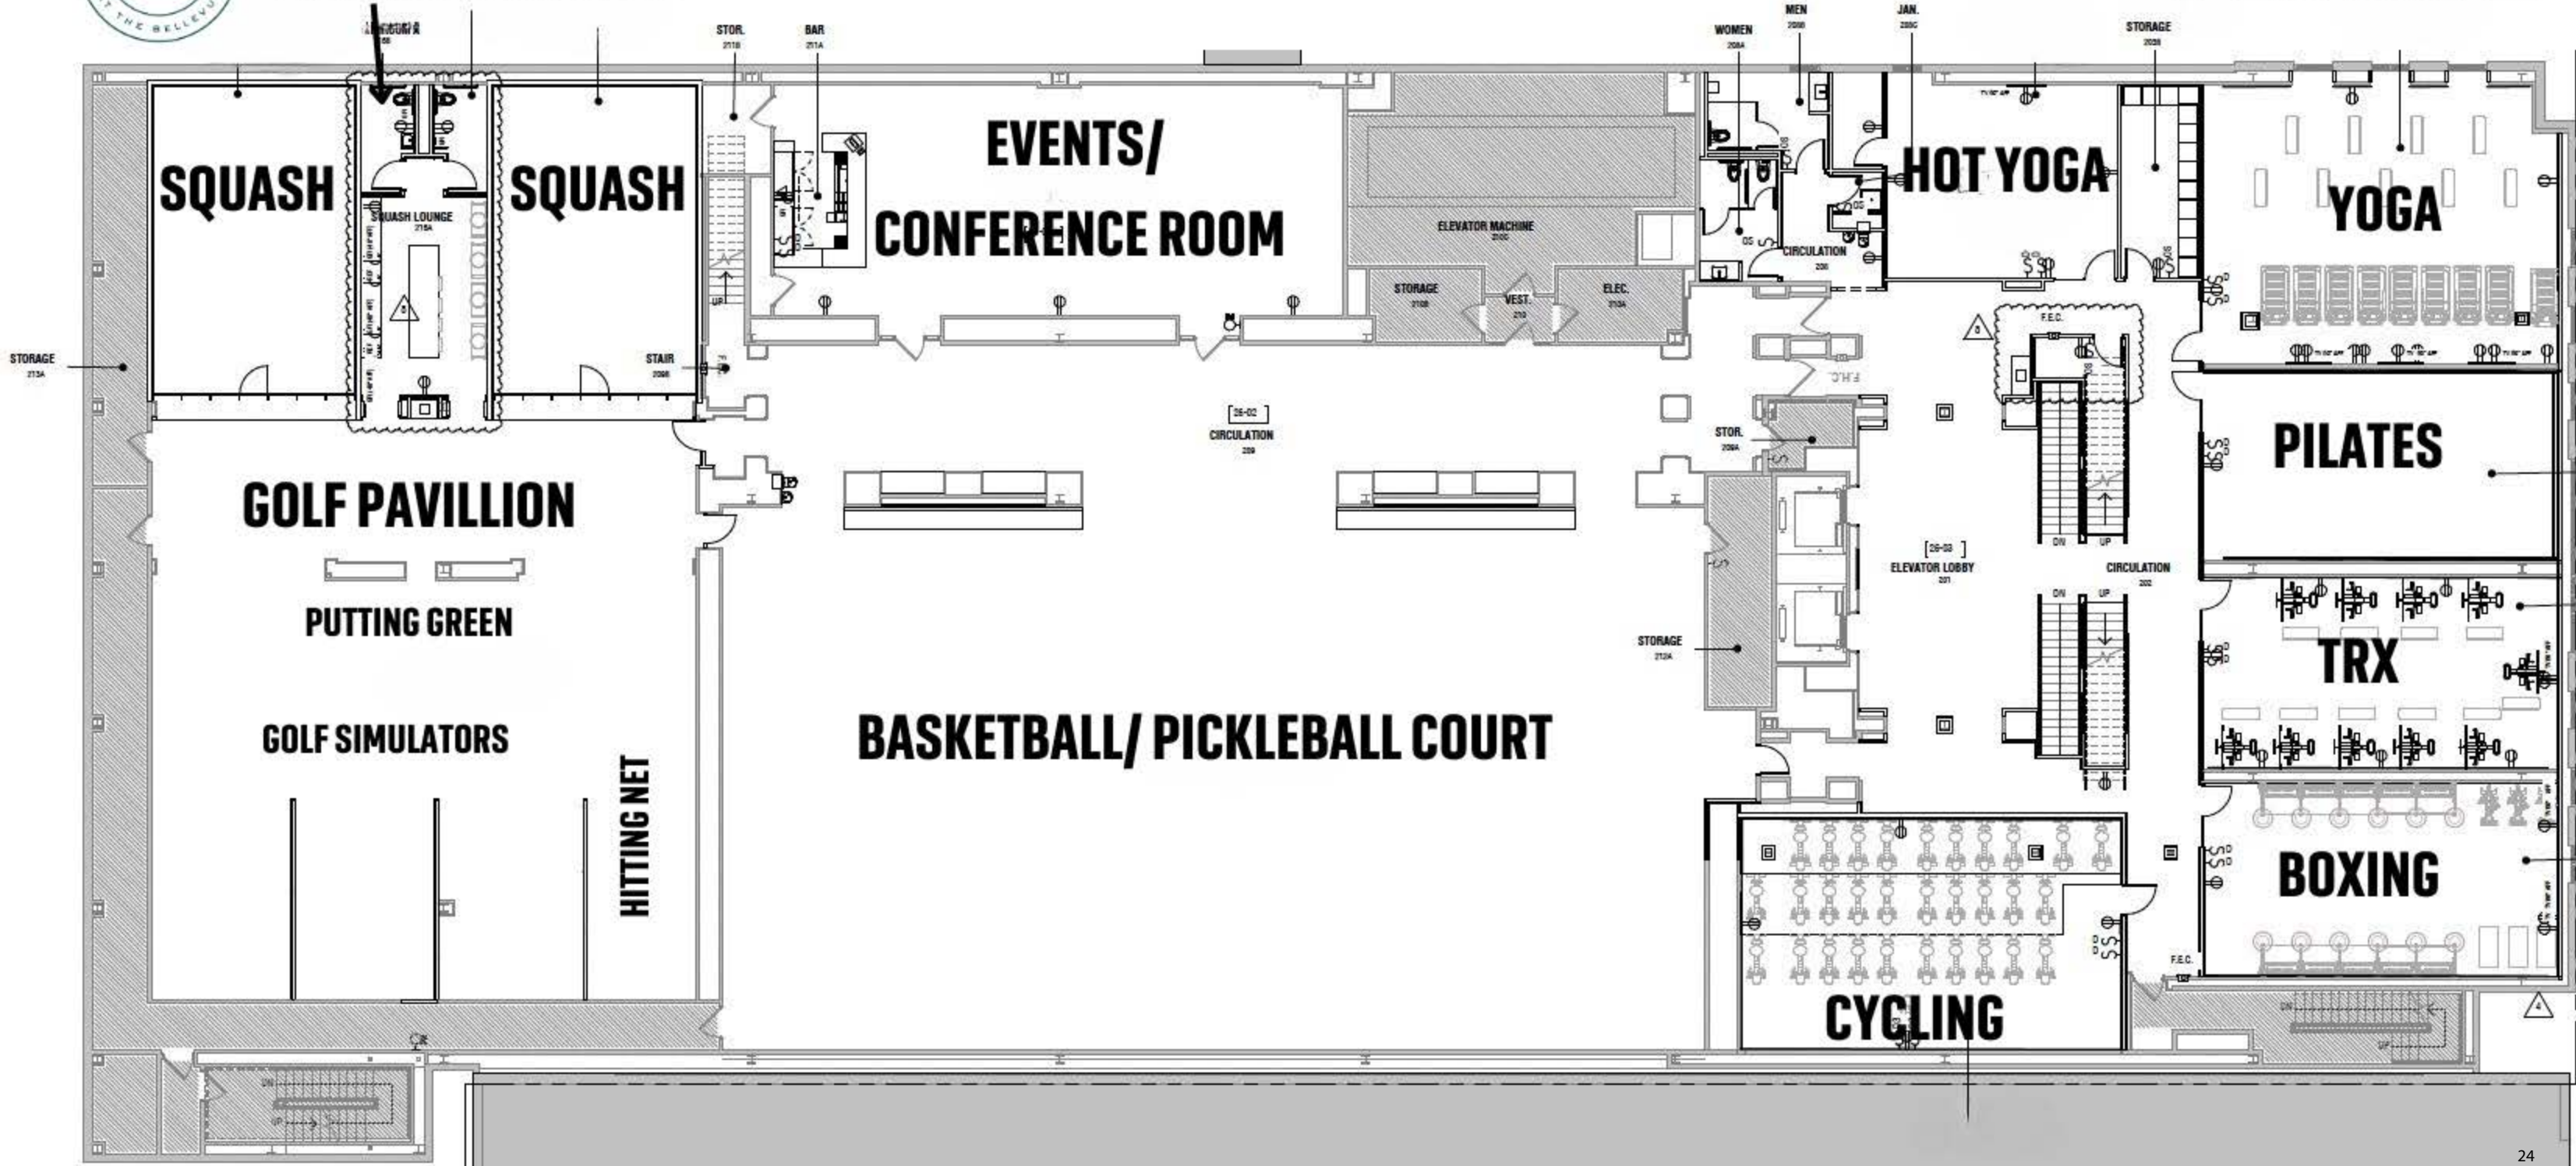

FLOOR 1

**FAMILY/GENDER NEUTRAL
LOCKER ROOMS**

WOMEN'S EXECUTIVE LOCKER ROOMS

WOMEN'S EXECUTIVE LOUNGE

MEMBERSHIP CENTER

POOL

FRONT DESK

CAFE

WOMEN'S LOCKER ROOMS

MEN'S LOCKER ROOMS

**HOT & COLD
PLUNGE**

GAME ROOM

MEN'S EXECUTIVE LOCKER ROOMS

MEN'S EXECUTIVE LOUNGE

BARBER SHOP/ SHOESHINE

FLOOR 2

SQUASH LOUNGE/ RESTROOMS

SQUASH

SQUASH

**EVENTS/
CONFERENCE ROOM**

HOT YOGA

YOGA

GOLF PAVILLION

PUTTING GREEN

GOLF SIMULATORS

HITTING NET

BASKETBALL/ PICKLEBALL COURT

PILATES

TRX

BOXING

CYCLING

FLOOR 2M